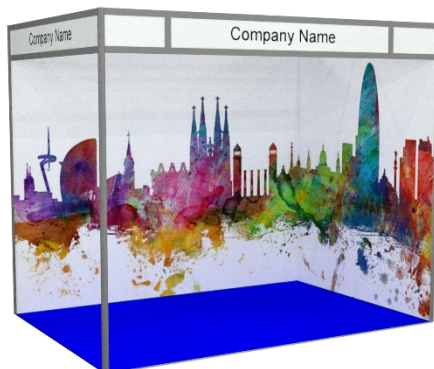

**VINYL FOR THE FASCIA BOARD**

**PRICE PER LINEAL METER OF FASCIA BOARD: 27,50€/lm + VAT**

UNITS REQUESTED: \_\_\_\_\_

Note:

Artwork: **294cm wide and 21cm high** (visible part)  
 +2 cm of margin, total: **296x23cm**

**FOAM BOARD**

**PRICE PER LINEAL METER OF FOAM (1m wide x 2,5m high): 257,50€/lm + VAT**

METERS REQUESTED: \_\_\_\_\_

Note:

Artwork (example)

- Back wall: 3m wide and 2,5m high
- Side walls: 2m wide and 2,5m high