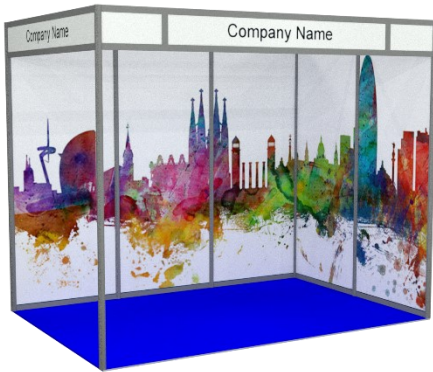

GRAPHICS FOR MODULAR BOOTHS

VINYL FOR THE BOARDS

PRICE PER BOARD: 154,50€+VAT

UNITS REQUESTED: _____

Note:

Artwork: **95cm wide x 241cm high** (visible part)
+ 2cm of margin, total: **97x243cm**